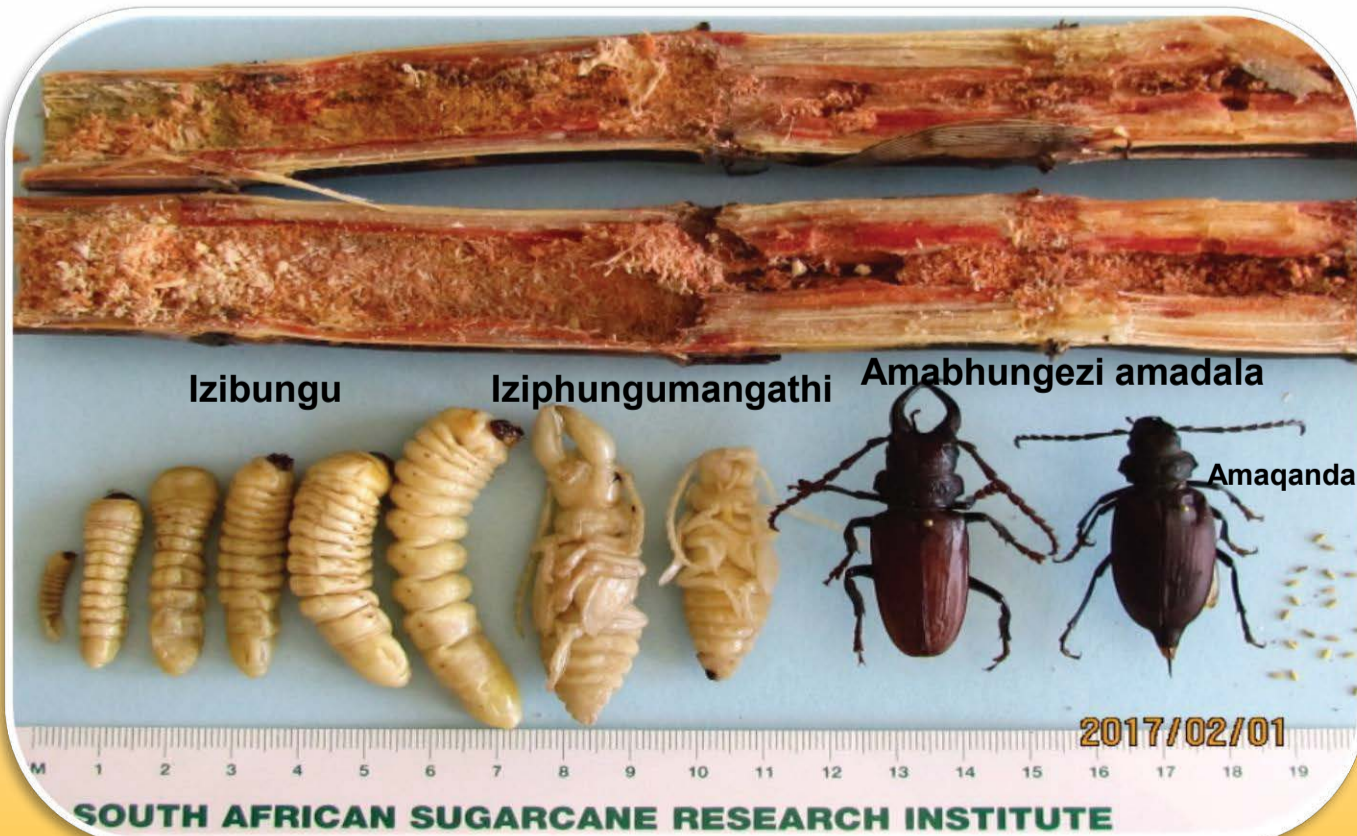

Izibungu

Iziphungumangathi

Amabhungezi amadala

Amaqanda

2017/02/01

SOUTH AFRICAN SUGARCANE RESEARCH INSTITUTE

Izigaba zokuphila

South African Sugarcane Research Institute
Email: biosecurity@sugar.org.za

Uma uthola umonakalo, isibungu noma ubona ezinye zezimpawu ezikulezithombe tshela uMeluleki odeduze nawe noma abeZifo neziNambuzane

Tel: +27-31 508 7491