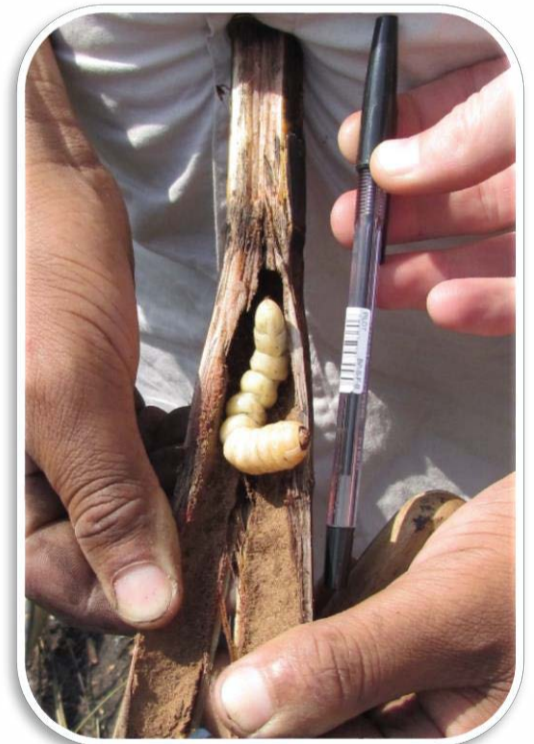

BIOSECURITY ALERT!

The Longhorn Beetle poses a real threat to sugarcane in South Africa. Your assistance is requested to look out for this pest as illustrated below.

Pig damage may indicate presence of larvae

Stressed cane

Larva in cane stubble

Larva in base of stalk

Larva in stalk

Life stages

If you find damage or larvae, please inform your local Extension Specialist or Biosecurity Officer