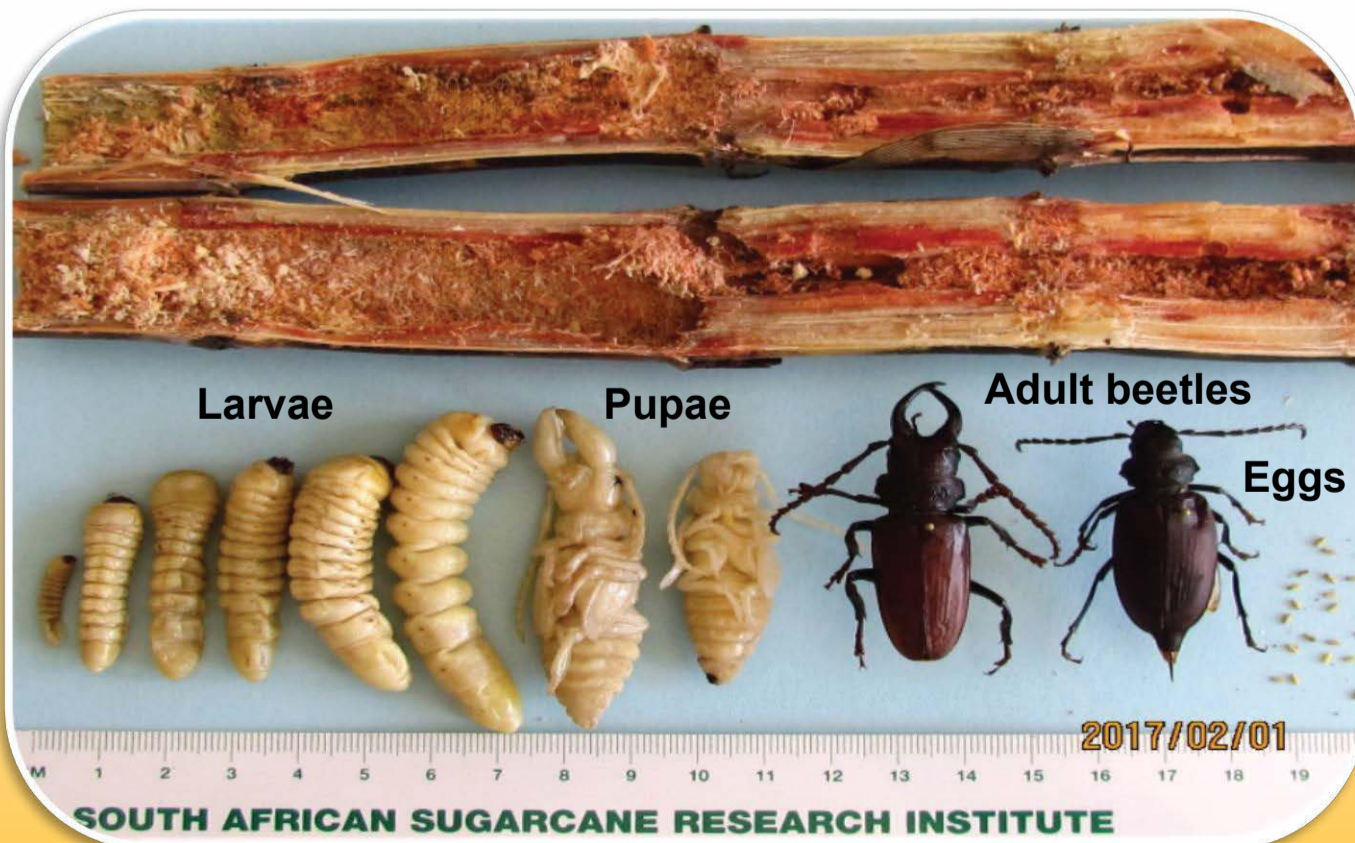

BIOSECURITY ALERT!

The Longhorn Beetle poses a real threat to sugarcane in South Africa. Your assistance is requested to look out for this pest as illustrated below.

Pig damage may indicate presence of larvae

Stressed cane

Larva in cane stubble

Larva in base of stalk

Larva in stalk

Life stages

If you find damage or larvae, please inform your local Extension Specialist or Biosecurity Officer