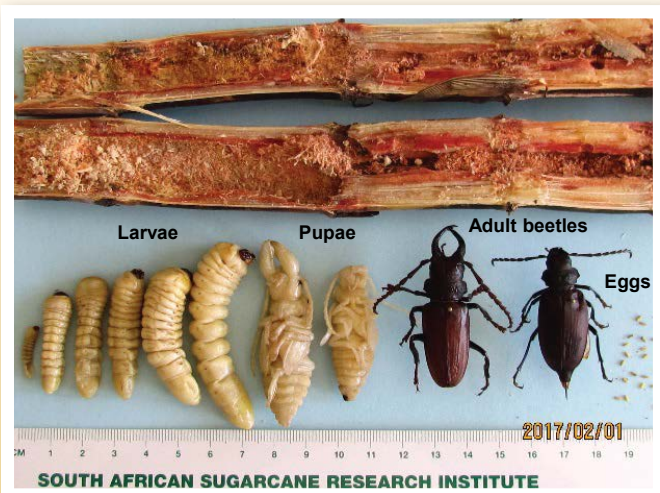

Have you seen this damage?

If so, please report to your manager.

Stressed cane

Pig damage which may indicate larvae present

Hollow stalks in harvested cane

Damaged stalks

Damaged stubble

Larva in base of stalk

Longhorn beetle life stages

Eldana damage (above) and Longhorn beetle larva (below)

Email: biosecurity@sugar.org.za

Tel: (031) 508 7459 / 7544