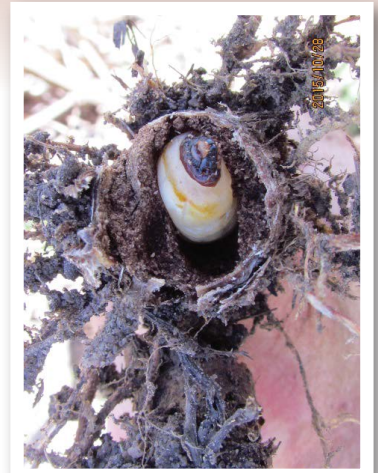

Have you seen this damage?

If so, please report to your manager.

Stressed cane

Pig damage which may indicate larvae present

Hollow stalks in harvested cane

Damaged stalks

Damaged stubble

Larva in base of stalk

Longhorn beetle life stages

Eldana damage (above) and Longhorn beetle larva (below)

Email: biosecurity@sugar.org.za

Tel: (031) 508 7459 / 7544