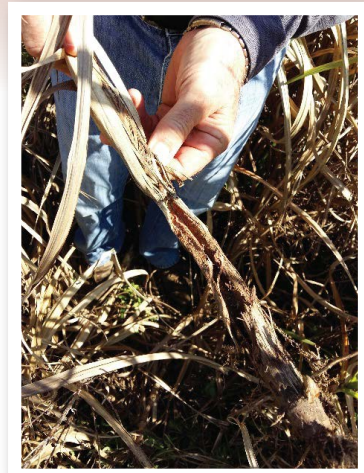

Have you seen this damage?

If so, please report to your manager.

Stressed cane

Pig damage which may indicate larvae present

Hollow stalks in harvested cane

Damaged stalks

Damaged stubble

Larva in base of stalk

Longhorn beetle life stages

Eldana damage (above) and Longhorn beetle larva (below)

Email: biosecurity@sugar.org.za

Tel: (031) 508 7459 / 7544